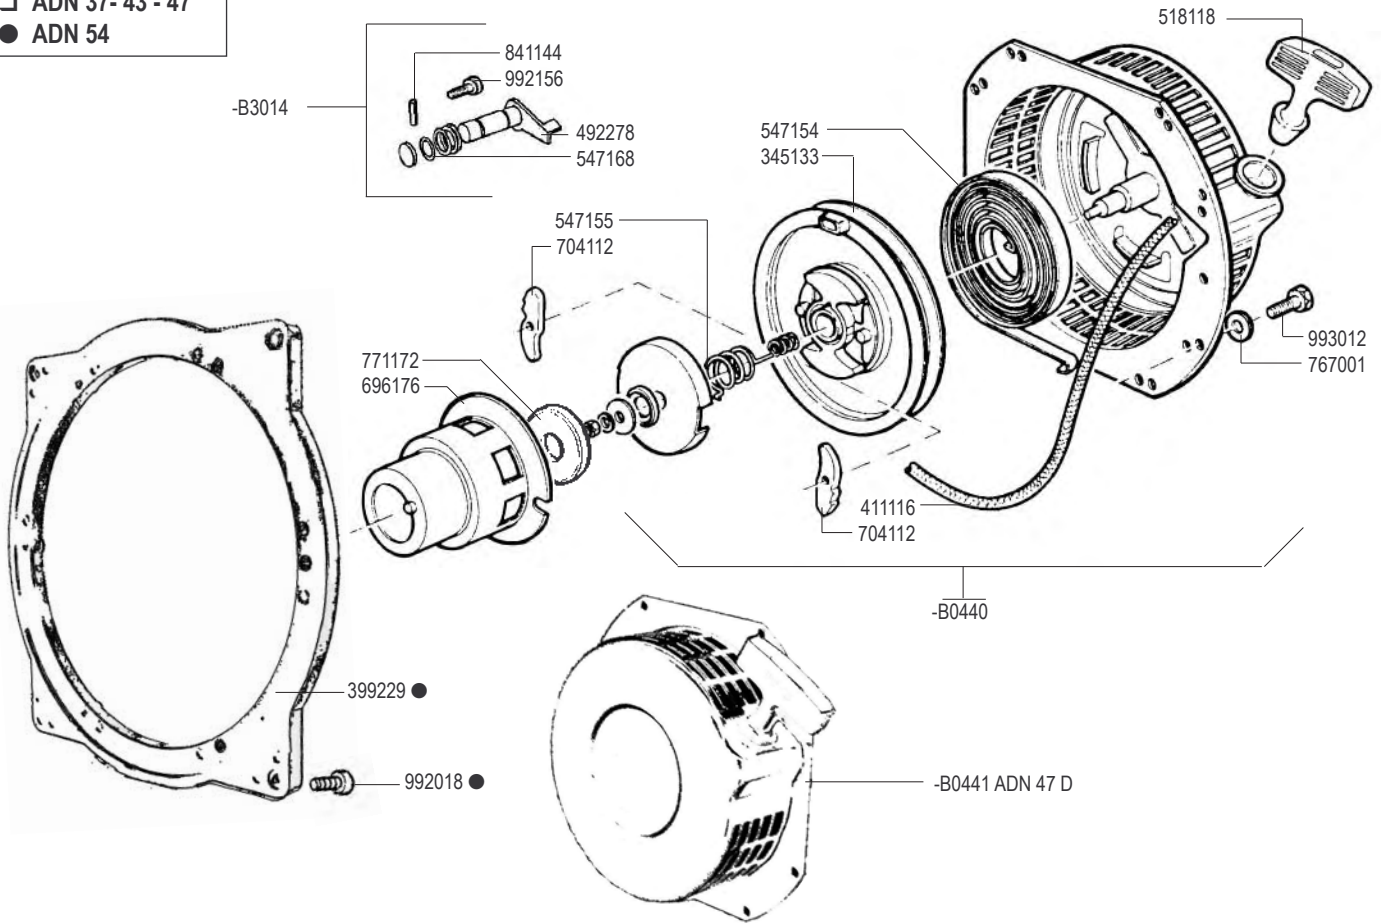

- (A) Pressostato normalmente aperto - Oil pressure switch normally open
- (B) Pressostato normalmente chiuso - Oil pressure switch normally closed

□ ADN 37- 43 - 47

● ADN 54

RICAMBI - SPARE PARTS - ERSATZTEILE - PIECES DETACHEES - REPUESTOS