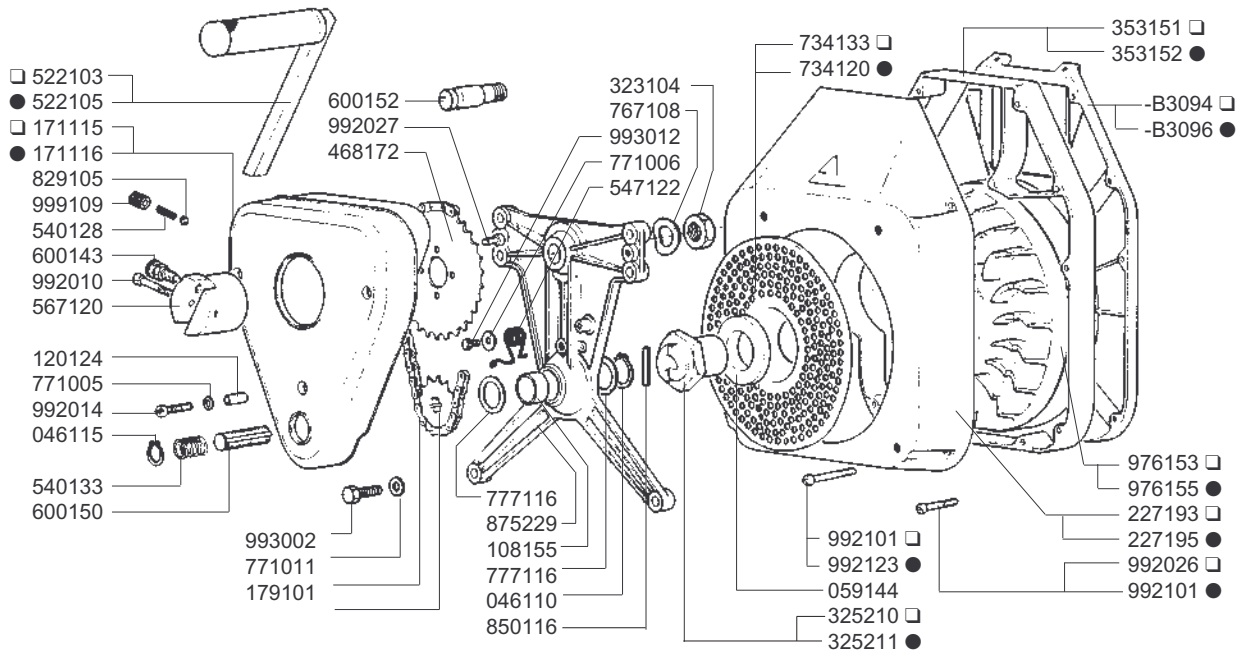

- ADN 37-43-47
- ADN 54

Per versioni lente 2500 G/min. – For low speed version 2500 RPM