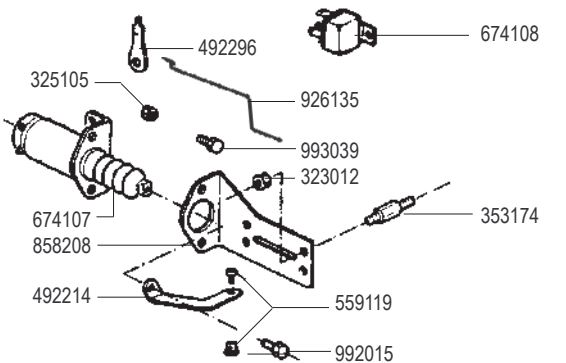

- ◆ Motore con elettromagnete stop
Engine with mechanical stop by solenoid
- ◆ Motore conelettrovalvola stop
Engine with solenoid valve for stop

712131
712132 ◆◆

187152
◆187153
◆187154

-A2688

- (A) KIT -A2585 - 674132
- (B) KIT -A2578 - 674131

- (A) Pressostato normalmente aperto - Oil pressure switch normally open
- (B) Pressostato normalmente chiuso - Oil pressure switch normally closed

□ ADN 37- 43 - 47

● ADN 54

RICAMBI - SPARE PARTS - ERSATZTEILE - PIECES DETACHEES - REPUESTOS

□ ADN 37- 43 - 47

● ADN 54

- ADN 37-43-47
- ADN 54

Per versioni lente 2500 G/min. – For low speed version 2500 RPM

RICAMBI - SPARE PARTS - ERSATZTEILE - PIÈCES DETACHEES - REPUESTOS

RICAMBI - SPARE PARTS - ERSATZTEILE - PIECES DETACHEES - REPUESTOS