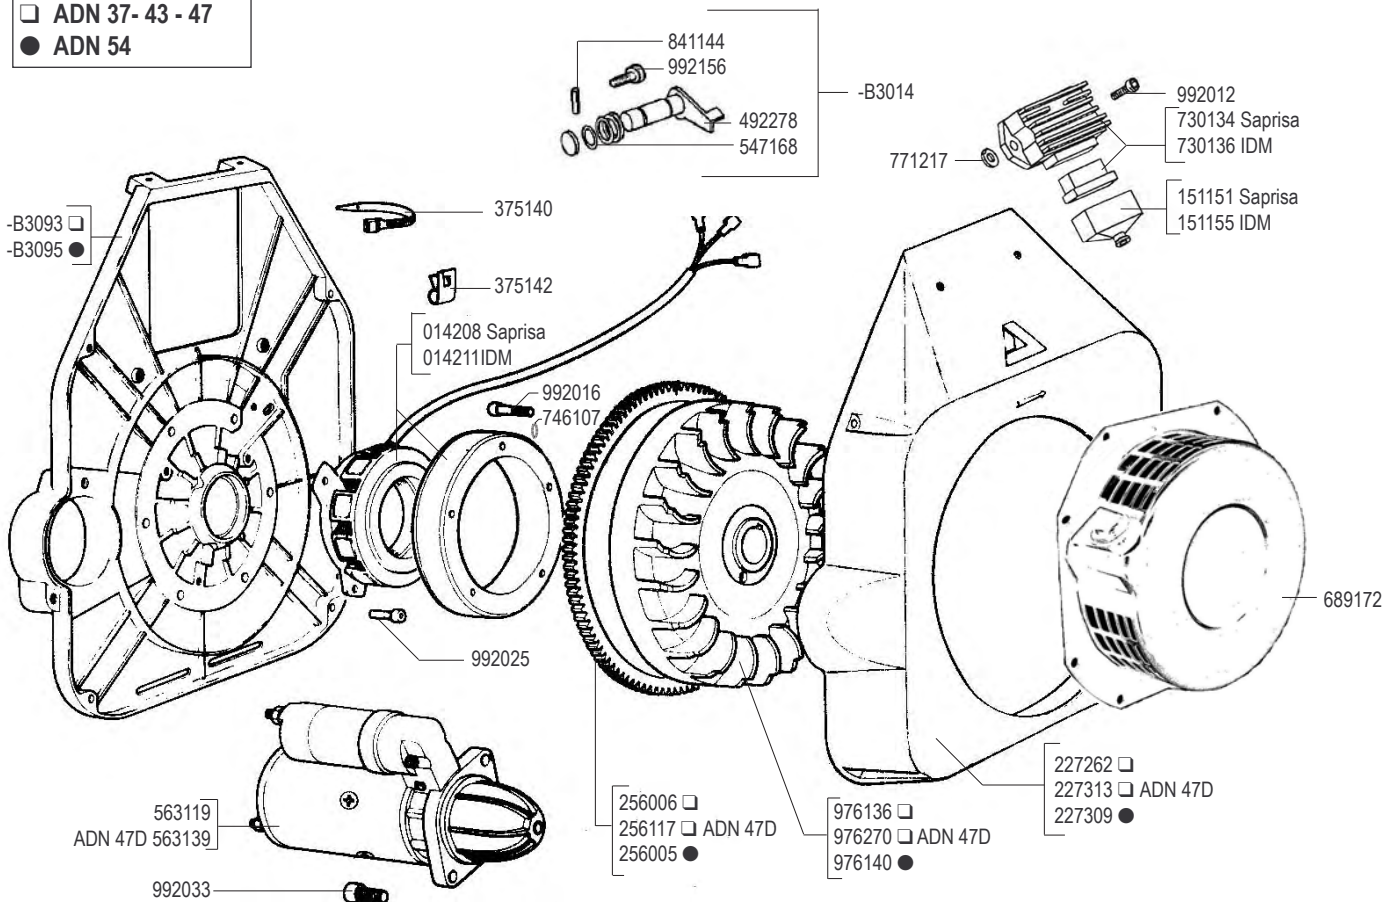

RICAMBI - SPARE PARTS - ERSATZTEILE - PIECES DETACHEES - REPUESTOS

□ ADN 37- 43 - 47

● ADN 54